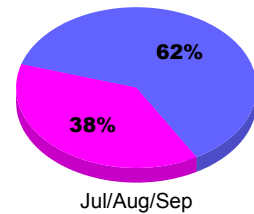

Membership Results
2010-2011

Membership
2009-2010

Month	Net Memb Goal	Actual New Memb	Actual Dropped Memb	Gain/Loss of Memb	Gain/Loss of Memb
Jul/Aug/Sep	22	38	-54	-16	0
Totals	22	38	-54	-16	0

Membership Results 2010-2011

Goal, New, Dropped, Gain/Loss

Comparison of Membership Gain/Loss

Current Year Compared to the Previous Year

Gender Comparison 2010-2011

Male Female