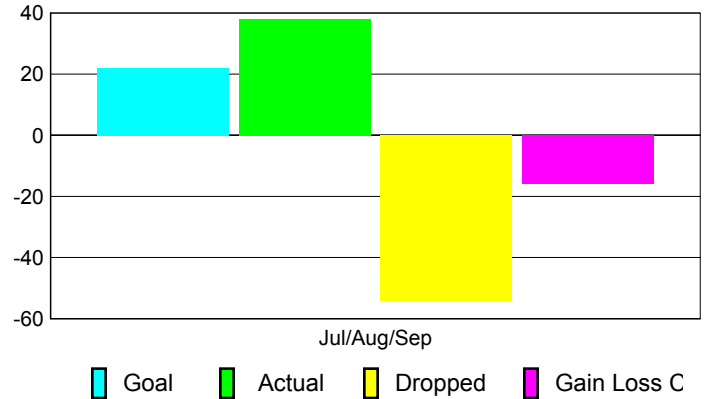

Membership Results 2010-2011

Goal, New, Dropped, Gain/Loss